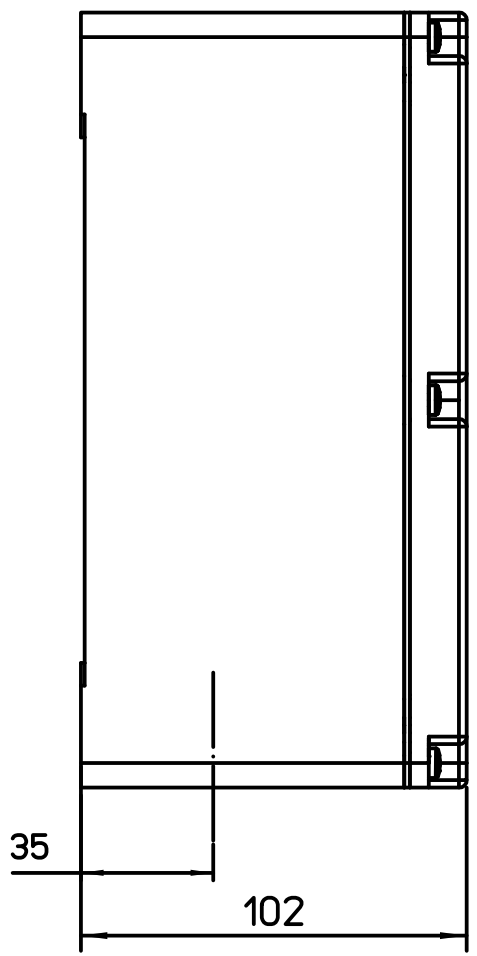

Diritti riservati All rights reserved

dimensions in mm		AM 1520 Box 152x205x102	Scale 1:2	
Date	22/07/16			
Sign.	F.Zaffora			