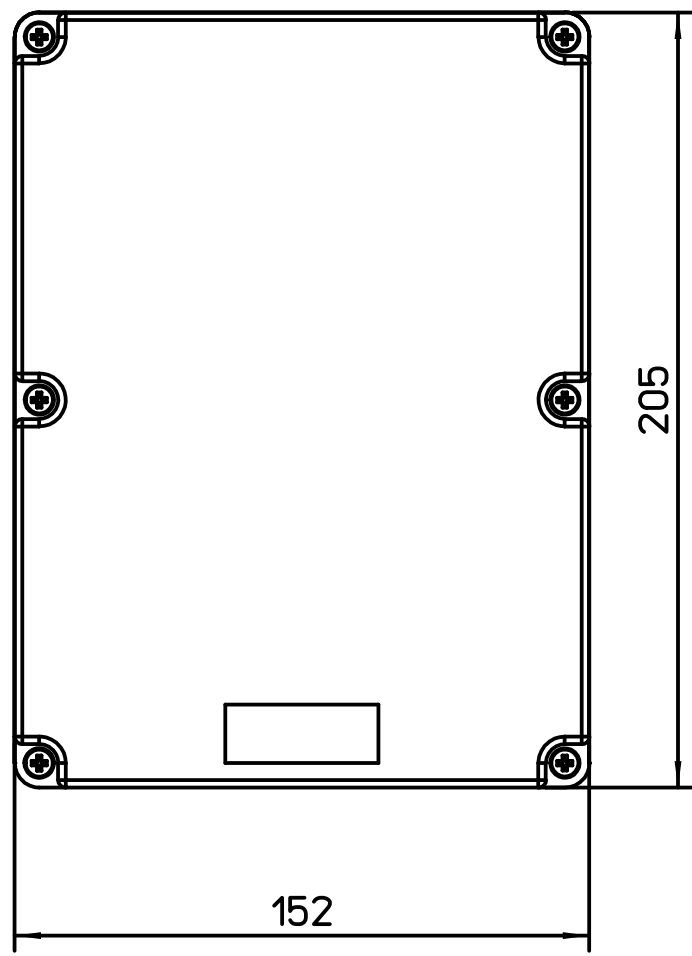

Diritti riservati All rights reserved

dimensions in mm		AM 1520 Box 152x205x102	Scale 1:2	
Date	22/07/16			
Sign.	F.Zaffora			