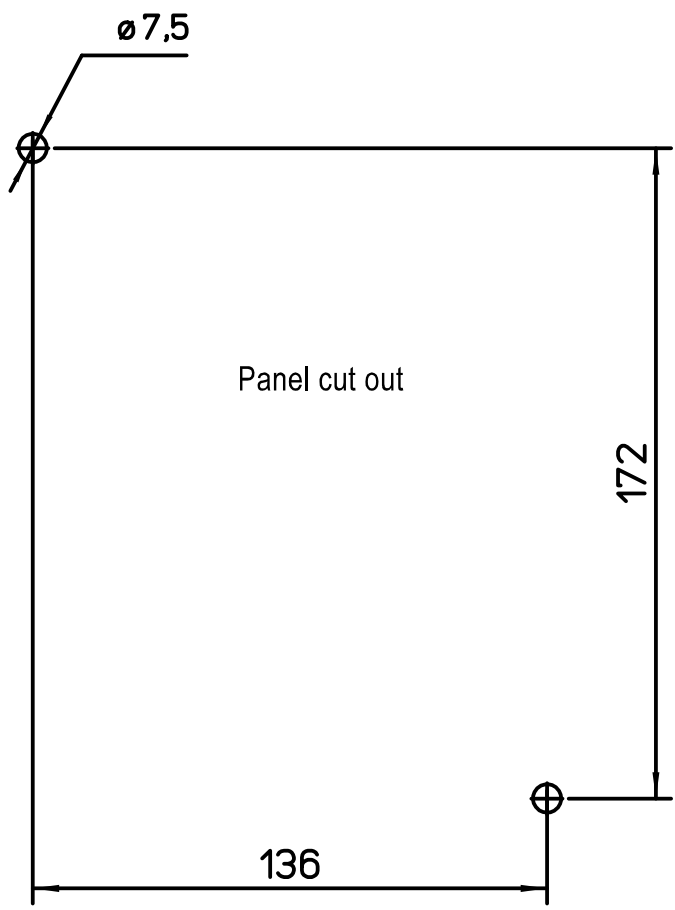

Diritti riservati All rights reserved

dimensions in mm		AM 1520 Box 152x205x102	Scale 1:2	
Date	22/07/16			
Sign.	F.Zaffora			